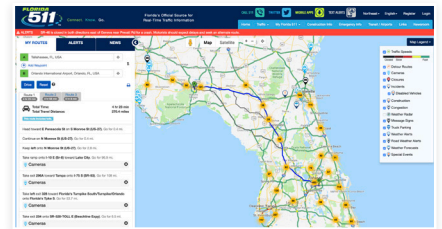

How to Get FL511 Traffic and Travel Information

Download the Florida 511 Mobile App (applicable fees may apply from cellular providers)

- » Voice interaction feature
- » Drive mode
- » Point-to-point directions
- » Alternate routes
- » Travel times
- » Traffic speeds, construction and closures
- » Truck parking

FL511 Mobile App – Connect. Know. Go.

Visit FL511.com

- » Statewide interactive roadmap with traffic speeds, incidents, congestion, construction, closures, weather events
- » Door-to-door directions with alternate routes and travel times
- » NOAA current weather conditions and forecasts
- » Real-time traffic camera views
- » Dynamic Message Signs (DMS) locations and current messages
- » Truck parking