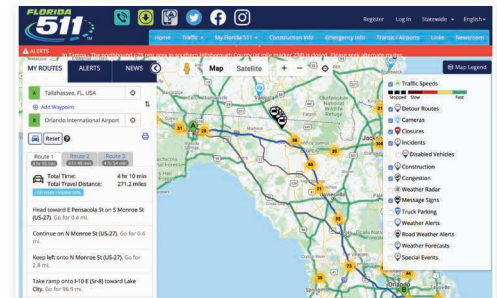

## How to Get FL511 Traffic and Travel Information

**MOBILE APP**

### Download the Florida 511 Mobile App

(applicable fees may apply from cellular providers)

- » Voice interaction feature
- » Drive mode
- » Point-to-point directions
- » Alternate routes
- » Travel times
- » Traffic speeds, construction and closures
- » Truck parking

### Visit FL511.com

- » Statewide interactive roadmap with traffic speeds, incidents, congestion, construction, closures, weather events
- » Door-to-door directions with alternate routes and travel times
- » NOAA current weather conditions and forecasts
- » Real-time traffic camera views
- » Dynamic Message Signs (DMS) locations and current messages
- » Truck parking