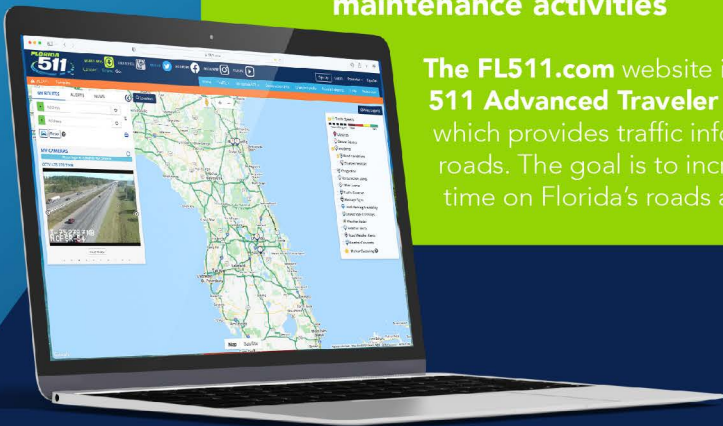

READY FOR SOME TRAVEL FUN IN THE SUNSHINE STATE?

Before heading on the road,
be sure to Connect, Know
and Go with FL511, Florida's
official source for real-time
traffic info!

Log onto **FL511.com** and enjoy these benefits:

- Allows drivers to make **better choices** about travel plans on Florida's roads.
- Helps keep traffic moving **safely** and **efficiently**.
- Covers all **interstates, toll roads, and several state** and **U.S. routes in Florida**.
- Provides information on **congestion, crashes, construction, lane closures, severe weather, and maintenance activities**

The **FL511.com** website is a component of the **Florida 511 Advanced Traveler Information System (FL511)** which provides traffic information 24/7 on Florida's roads. The goal is to increase safety and reduce travel time on Florida's roads and highways.